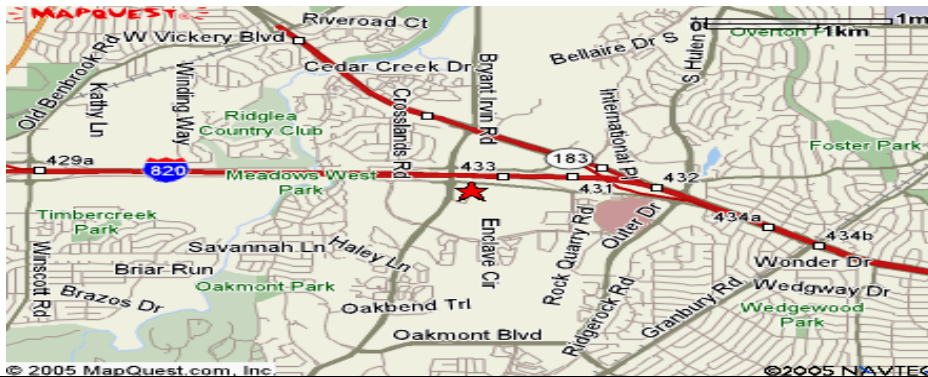

Map:

Additional Hotels in the area:

Town Place Suites

4200 International Plaza
Fort Worth, Texas 76109
(817)-732-2224
$144.00 - $162.00 + tax/night
Ask for Medical Rate

Courtyard by Marriott

6400 Overton Ridge
Fort Worth, Texas 76132
817-294-7600
Ask for Jeff Eskew or the
Medical/Hospital Rate

Hyatt Place

5900 Cityview Drive
Fort Worth, Texas 76132
(817)361-9797
Rates vary – Hyatt place has agreed to
honor the best available rate
Ask for “The Best Available Rate”

Quality Inn

2700 South Cherry Lane
Fort Worth, Texas 76116
$69.00 + tax/night
(817)560-4180 ***Ask for the
Hospital/Medical rate***